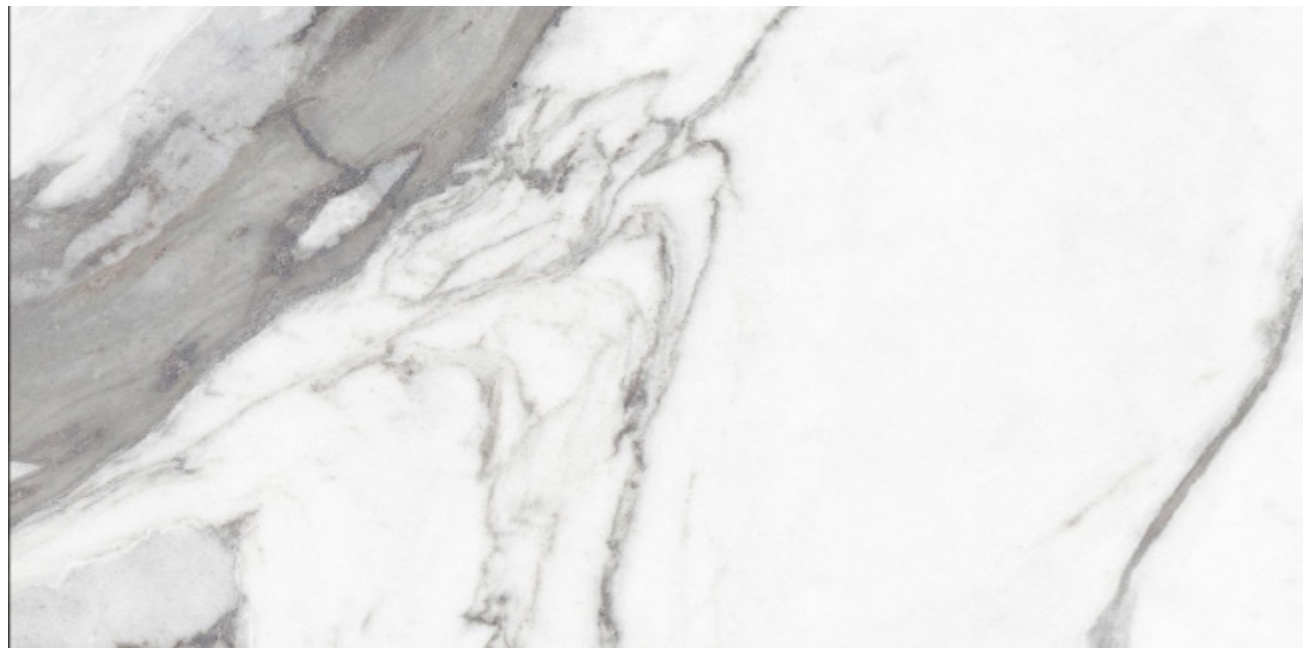

VAGLI POLISHED

MEDIDA
KERAMIKI

VAGLI POLISHED

VAGLI POLISHED RECT 60 x 120

**VAGLI
POLISHED**